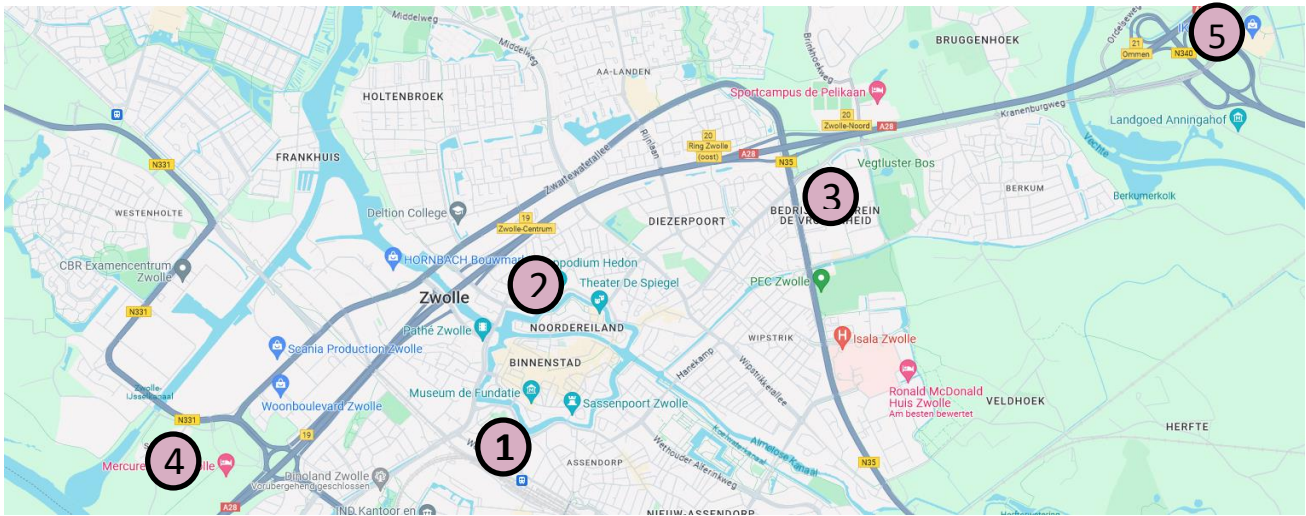

Double room per night: 182,00 EUR including breakfast

Booking code: European Dairy Farmers GF43747

**Distance to the congress venue:** 8 km

- 1 Congress Venue
- 2 Hotel Campanille
- 3 Lumen Hotel & Events
- 4 Mercure Hotel Zwolle
- 5 Hotel Van der Valk

## GETTING THERE